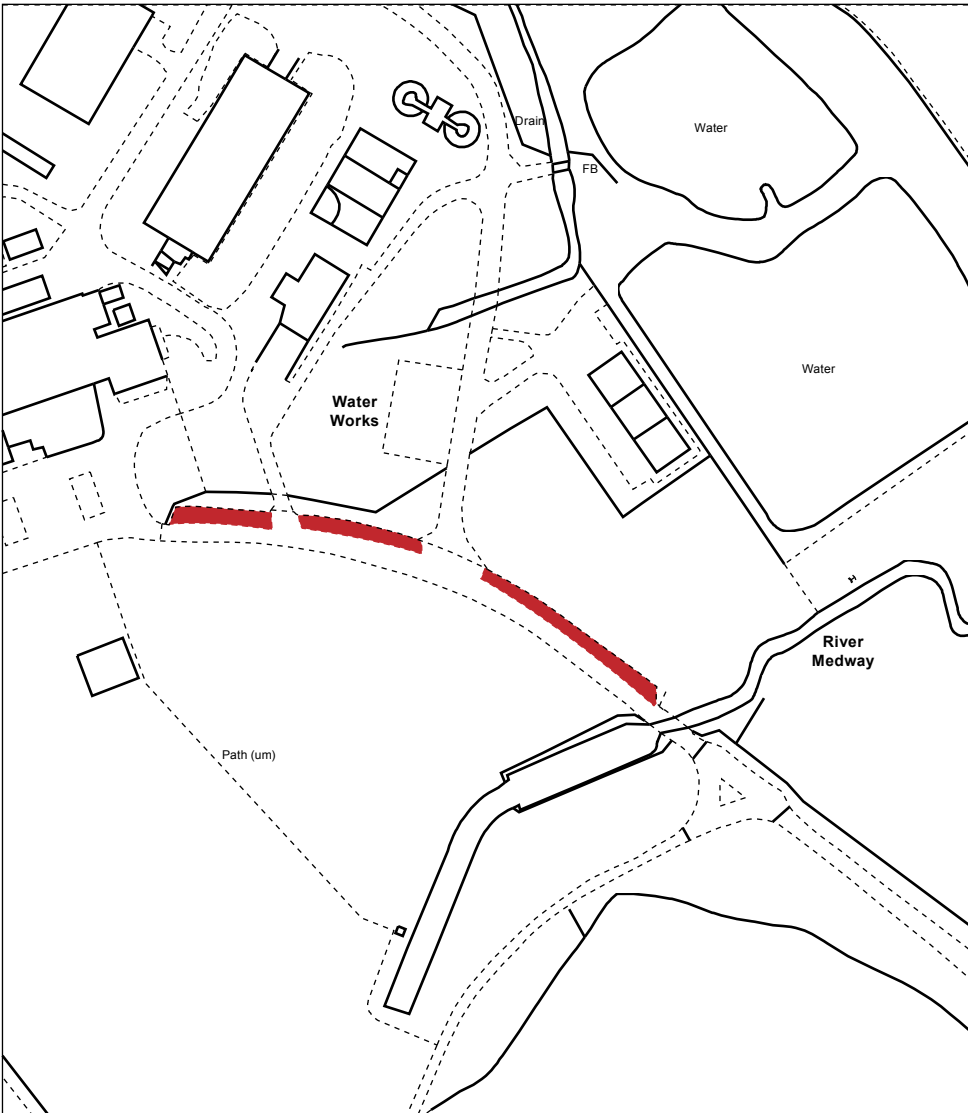

**Weir Wood
Forest Row
East Sussex
RH18 5HT**

Printed By: DC
Weir Wood - Visitor Parking

Date: 14-5-2014