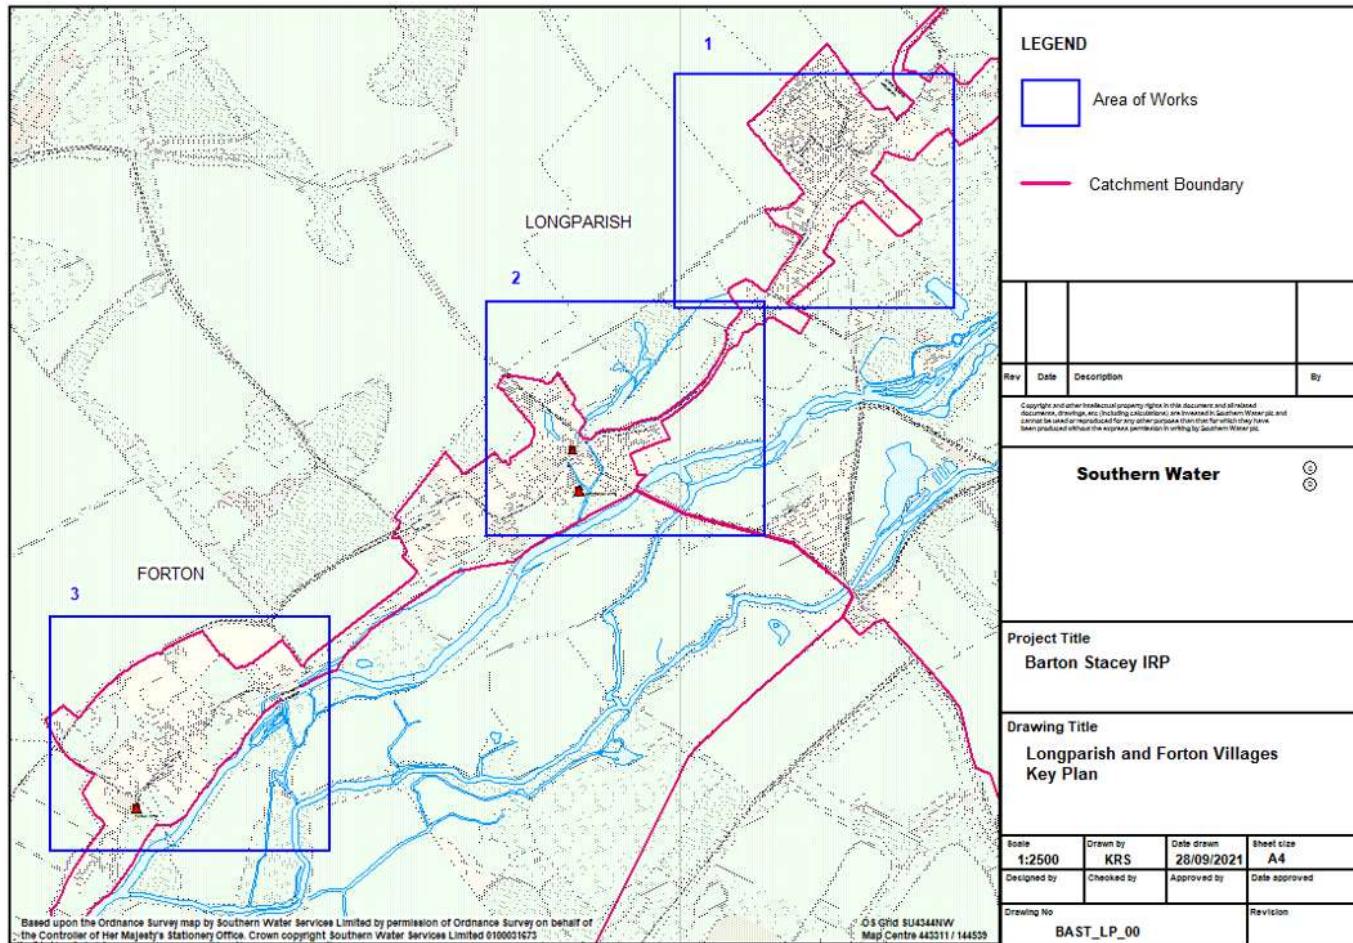

Longparish Infiltration Plan

Appendix A – work complete

from
Southern
Water 

The Southern Water logo graphic consists of three stylized, wavy blue lines of varying lengths, positioned to the right of the text.

Reference Plan

Detailed plan 1

Detailed plan 2

Detailed plan 3