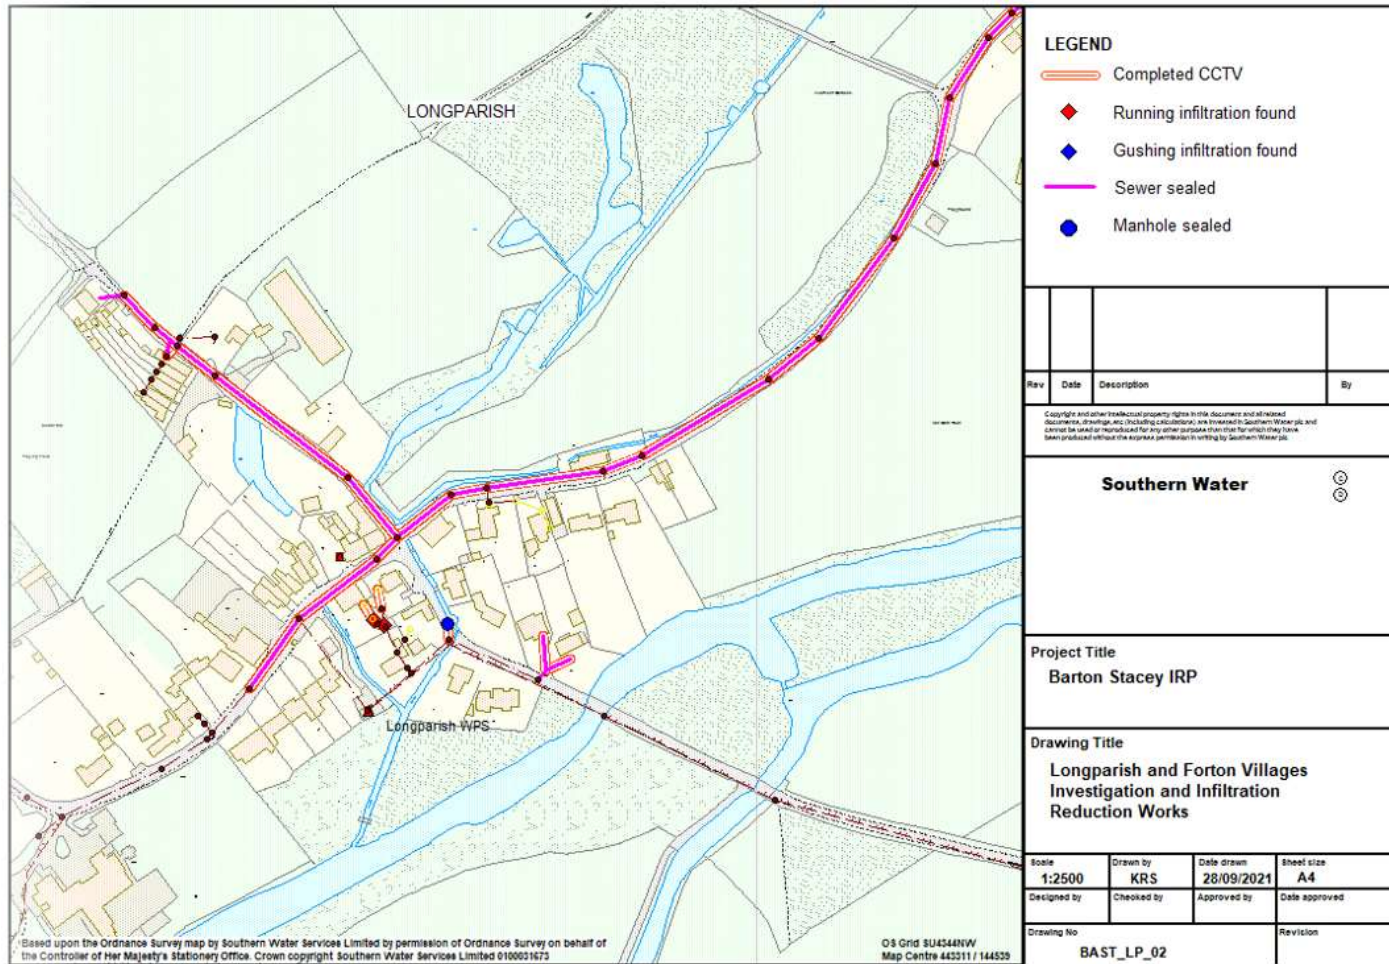

Longparish Infiltration Plan

Appendix A – work complete

from
Southern
Water 

The Southern Water logo graphic consists of three stylized, wavy blue lines of varying lengths, positioned to the right of the text.

Reference Plan

Detailed plan 1

Detailed plan 2

Detailed plan 3