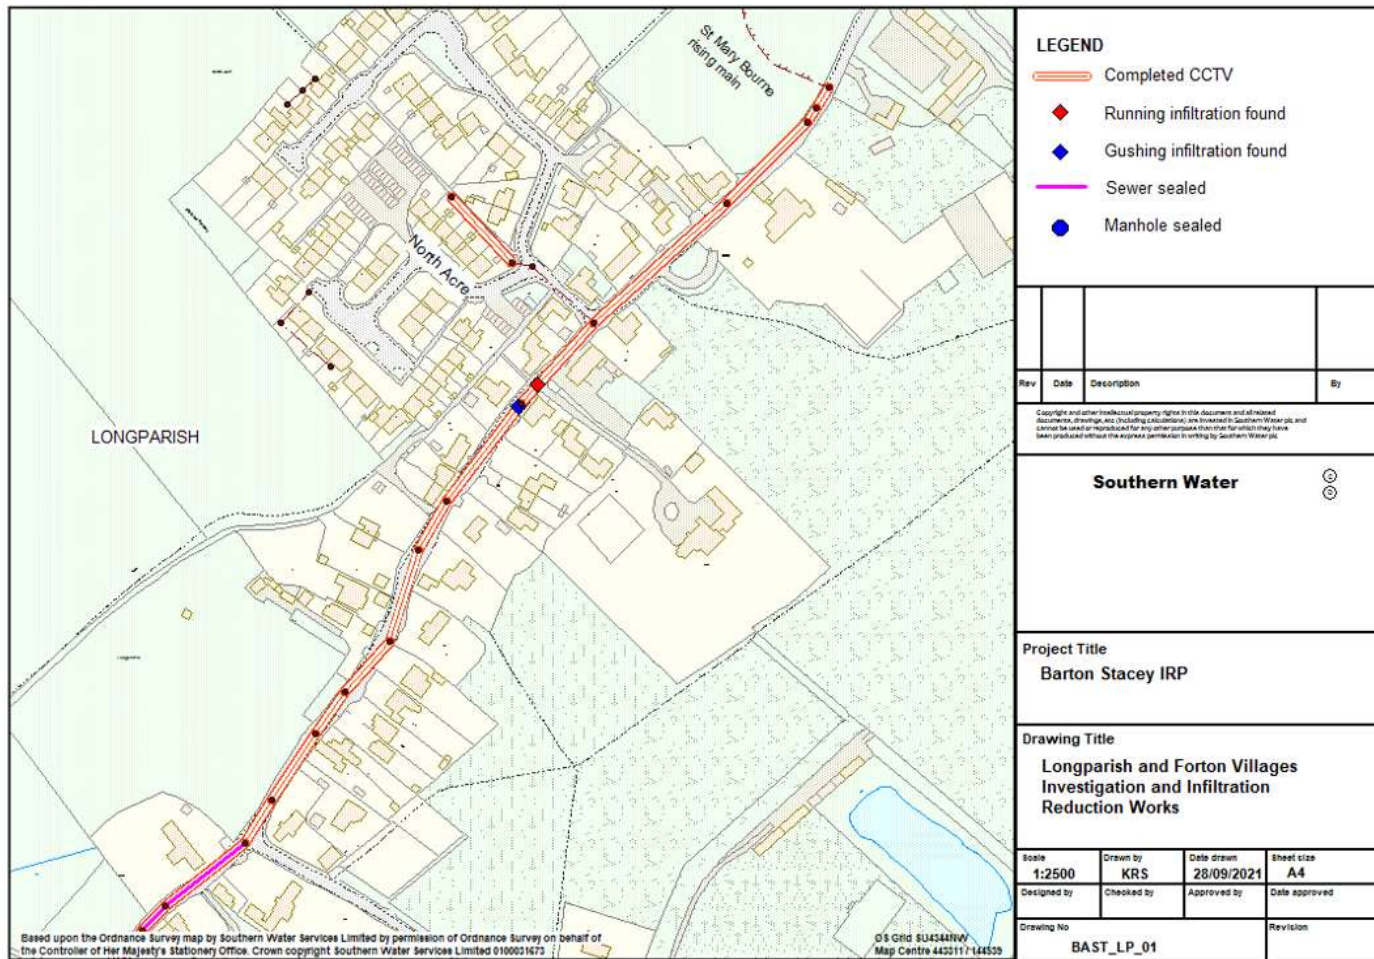

Longparish Infiltration Plan

Appendix A – work complete

from
Southern
Water 

The Southern Water logo graphic consists of three stylized, wavy blue lines of varying lengths, positioned to the right of the text.

Reference Plan

Detailed plan 1

Detailed plan 2

Detailed plan 3